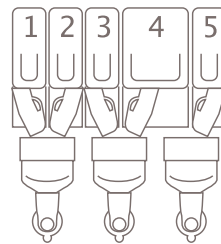

SPECIFIKACE

Napájení

230Vac – 50Hz

Všechny elektrické komponenty stroje jsou napájeny 24Vdc kromě tělěs bojleru, čerpadla a ventilátoru, které jsou napájeny 230Vac

Příkon

- 1,8 kW espresso verze s jedním bojlerem
- 2,25 kW instantní verze

Připojení vody

Připojka = 3/4"

Tlak vody = 0.5–6.5 bar

Technologie

- Verze ES s tradiční presovací jednotkou
- Verze ESV s variabilní presovací jednotkou od 7 do 14 g. Možnost přípravy dvou šálek kávy

Vlastnosti

- Výborná konfigurační flexibilita
- Mixéry jsou navrženy pro snadnou údržbu
- Nádoba na odpadní vodu o objemu dvou litrů s viditelnou signalizací naplnění
- Kapacita nádoby na odpadní sedlinu je 40 porcí
- Dostupný s vhozem mincí, nebo ve verzi FREE VEND

Platební systém

- Kompatibilní se všemi na trhu nabízenými platebními systémy

Příslušenství

- Kryt vhozu mincí
- Vlastní nádoba na vodu
- Čtyř litrová lednice pro čerstvé mléko
- Černý podstavec

Životní prostředí

- LED podsvícení
- V souladu s ROHS a WEEE

TALIA MODELS	1ES-3 SB MW EASY STD	1ES-3 SB MW T7 STD	1ES-3 DB MW EASY FV	1ESV-3 SB MW EASY STD	1ESV-3 SB MW T7 STD	IN-5 SB MW EASY STD
VERSION	coffee beans	coffee beans	coffee beans	coffee beans	coffee beans	instant coffee
USER INTERFACE	EASY	TOUCH 7"	EASY	EASY	TOUCH 7"	EASY
TRADITIONAL ESPRESSO COFFEE GROUP (ES)	ES	ES	ES	-	-	-
COFFEE UNIT WITH VARIABLE CHAMBER (ESV) GROUP	-	-	-	ESV	ESV	-
COFFEE BEAN HOPPER	1	1	1	1	1	-
BOILERS	1	1	2	1	1	1
INSTANT PRODUCTS CANISTERS	3	3	3	3	3	5
COIN INTRODUCTION	STD	STD	FREE VEND	STD	STD	STD
WATER SUPPLY	mains water	mains water	mains water	mains water	mains water	mains water
DIMENSIONS MM	650H (720 with external coffee beans hopper) x 395W x 576D / WEIGHT 31.5 KG					

1. Zrnková káva | 2. Čokoláda | 3. Mléko | 4. Instant

1. Cukr | 2. Káva | 3. Čokoláda | 4. Mléko | 5. Čaj

INSTANT